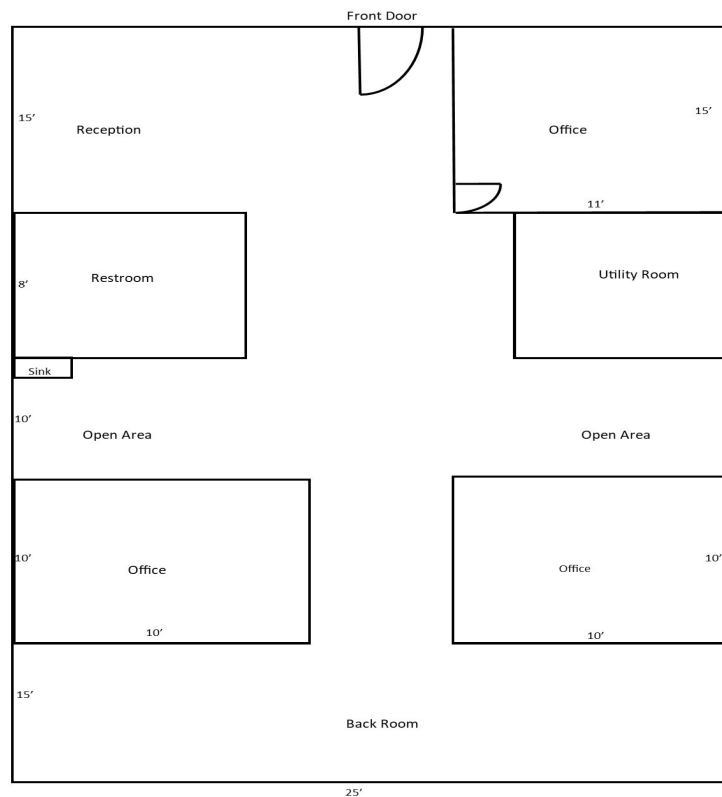

Leahy Properties, LLC
Ryan Leahy
314.853.0097
rleahy@leahypropertiesllc.com
www.leahypropertiesllc.com

Leahy Properties, LLC
Sammye Leahy
314.333.1614
sleahy@leahypropertiesllc.com
www.leahypropertiesllc.com